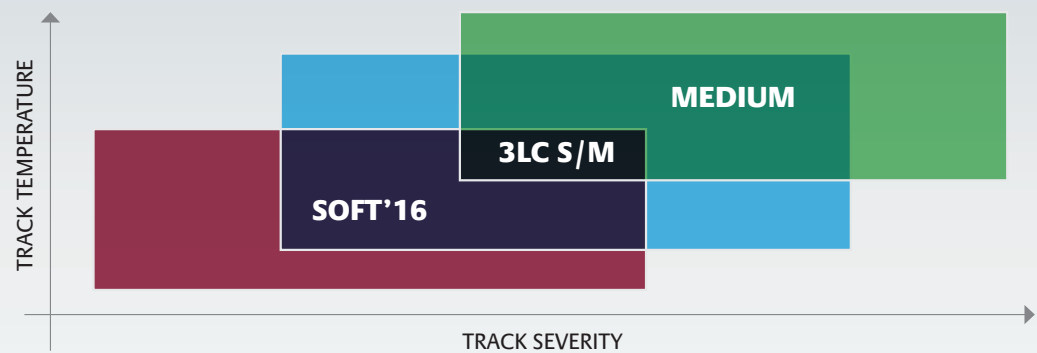

BRIDGESTONE

OPERATING RANGES BY PATTERN / COMPOUND

RACING BATTLAX V02 FRONT

**BATTLAX
RACING
V02**

RACING BATTLAX V02 REAR

**BATTLAX
RACING
V02**

BATTLAX RACING R11 FRONT

**BATTLAX
RACING
R11**