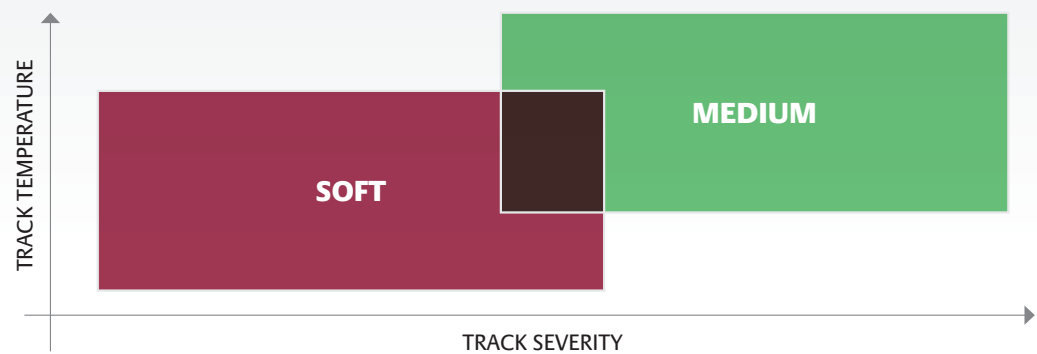

BRIDGESTONE

OPERATING RANGES BY PATTERN / COMPOUND

RACING BATTLAX V02 FRONT

**BATTLAX
RACING
V02**

RACING BATTLAX V02 REAR

**BATTLAX
RACING
V02**

BATTLAX RACING R11 FRONT

**BATTLAX
RACING
R11**